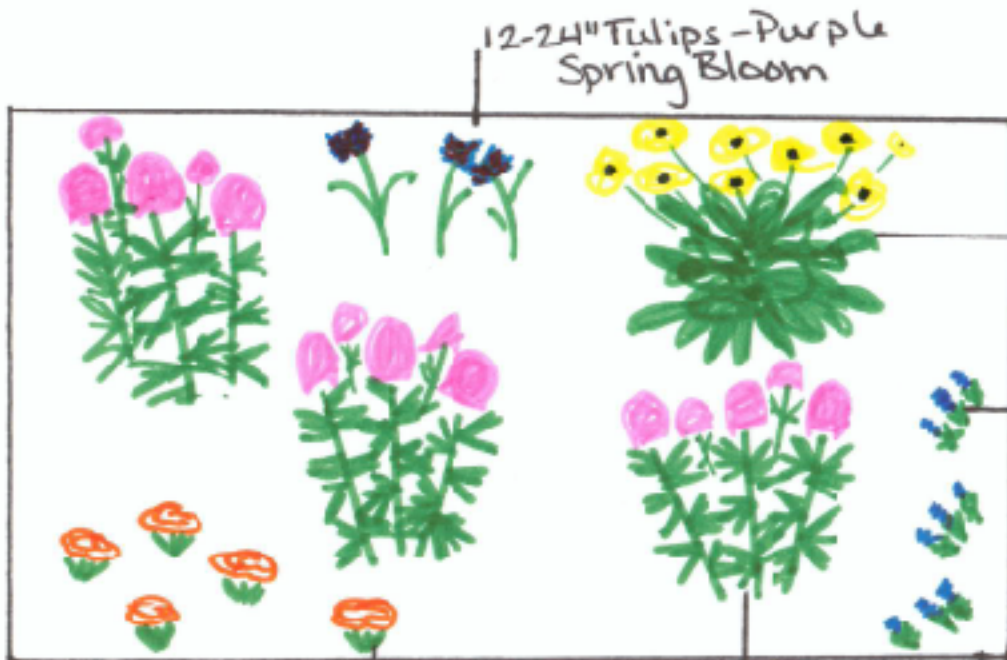

6-12" Pansy - Yellow
Spring Bloom

12-18" Tulip - Pink
Spring Bloom

May Night Salvia
Summer Bloom

1 inch : 1 foot

Flag

Lightpost

Bird bath

12-24" Tulips - Purple
Spring Bloom

Black Eyed Susan
Mid Summer - Fall Bloom

4-12" Muscari - Blue
Spring Bloom

Pansy - 6-12"
Orange
Spring Bloom

Tall Garden Phlox
Summer Bloom